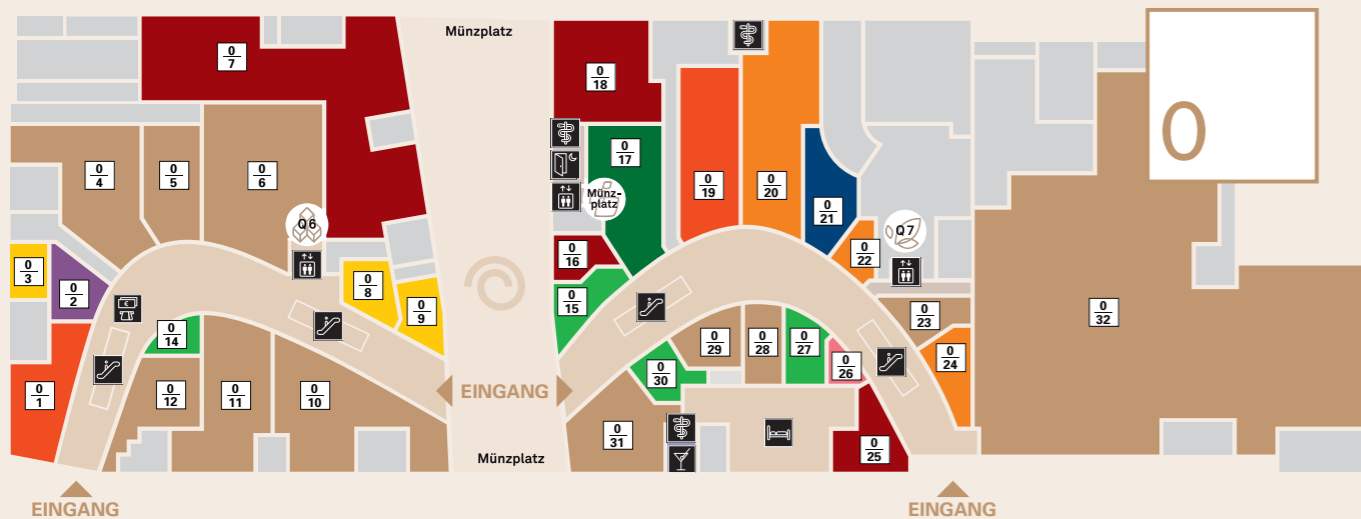

### FASHION

- 1 11 Catwalk Junkie
- 0 12 Closed
- 1 5 Comma
- 0 5 Gant
- 1 17 Kult
- 0 4 Mango
- 0 11 Marc O'Polo
- 0 31 Massimo Dutti
- 1 25 Massimo Dutti
- 0 10 & other Stories
- 1 8 & other Stories
- 1 2 Park Avenue
- 0 32 PRIMARK
- 1 4 s.Oliver
- 1 4a Q/S designed by
- 0 29 seidensticker
- 0 28 Street One
- 0 6 Superdry
- 0 23 Textilerei
- 1 20 Vingino
- 1 23 Wellensteyn

### LEBENSMITTEL

- 1 18 Bäcker Görtz
- 1 24 Fisher's Sweet Shop
- 1 12 Milka
- 1 1 REWE Thomas Viering
- 1 11 Schnaps & Liebe
- 1 16 Vita Nova Reformhaus Escher

### ESSEN & TRINKEN

- 1 6 Asian Food
- 0 25 Café Brue
- 1 4 Die Küche Q 6 Q 7
- 0 18 Die Kuh die lacht
- 1 5 Emma Wolf since 1920
- 0 16 Intermezzo Eis Fontanella
- 0 7 Oh Julia,
- 1 2 stillenküche
- 1 6 WHISTLE Great Sports . Fine Food

Zugang Ärzte

Radisson Blu Mannheim